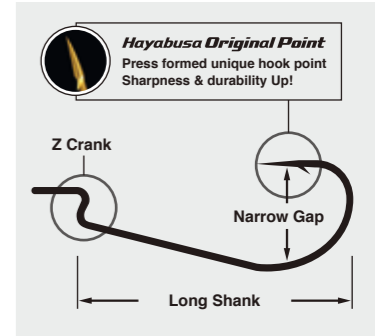

Embalaje mínimo 10 uds.

MODEL
WRM262

NARROW GAP OFFSET WORM HOOK

ART No. **EB99781** **BLACK NICKEL**

RINGED BARBED FORGED

Talla
1/0
2/0
3/0

MODEL
POWER STAGE

WIDE GAP OFFSET WORM HOOK