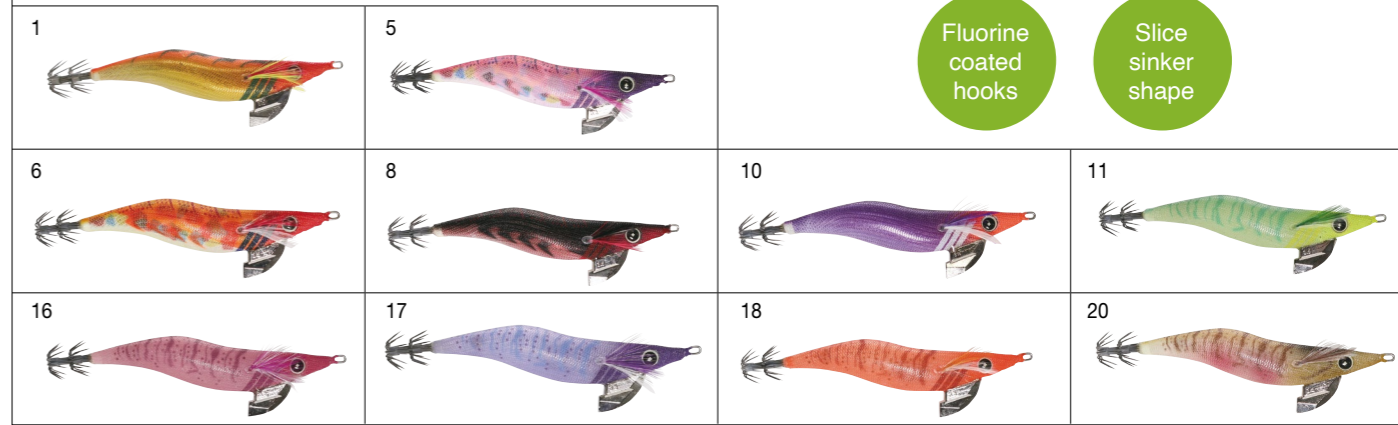

1

11

Fluorine coated hooks

Slice sinker shape