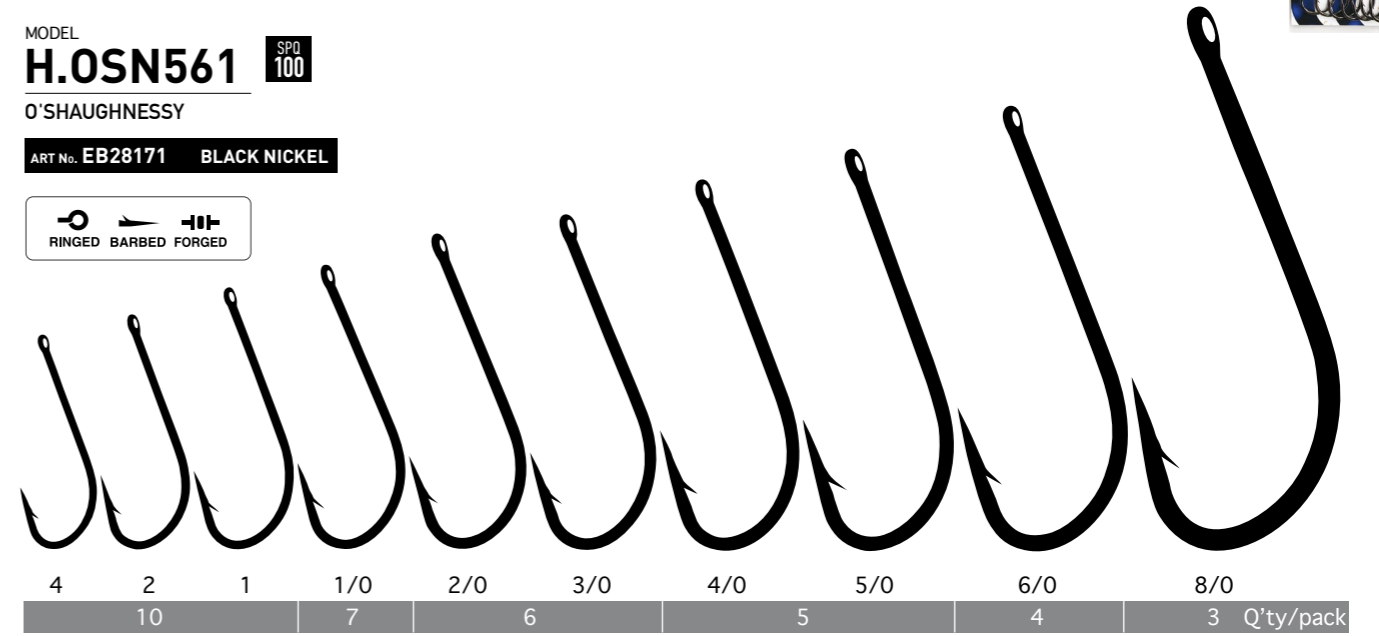

MODEL
H.OSN561 **SPO 100**

O'SHAUGHNESSY

ART No. **EB28171** **BLACK NICKEL**