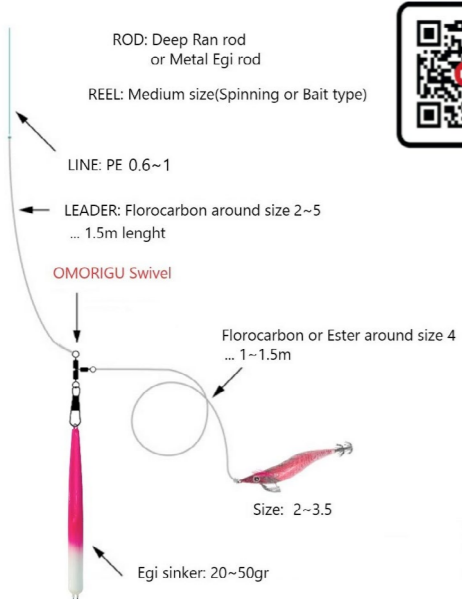

MODEL OMORIGU SPEEDY FALL SINKER

ART No. SR430

Speedy fall
Aero slim shape

Talla	Color	Uds/blister	Embalaje
20 g	3 Stealth black	1	5
	4 Pink spot glow		
30 g	3 Stealth black	1	5
	4 Pink spot glow		
40 g	3 Stealth black	1	5
	4 Pink spot glow		
50 g	3 Stealth black	1	5
	4 Pink spot glow		