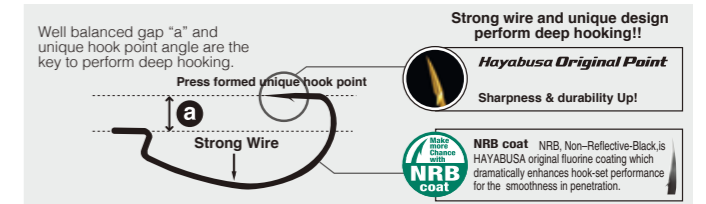

MODEL
POWER STAGE

WIDE GAP OFFSET WORM HOOK

ART No. **EB99881** **BLACK NICKEL**

RINGED BARBED FORGED

Talla
1/0
2/0
3/0
5/0